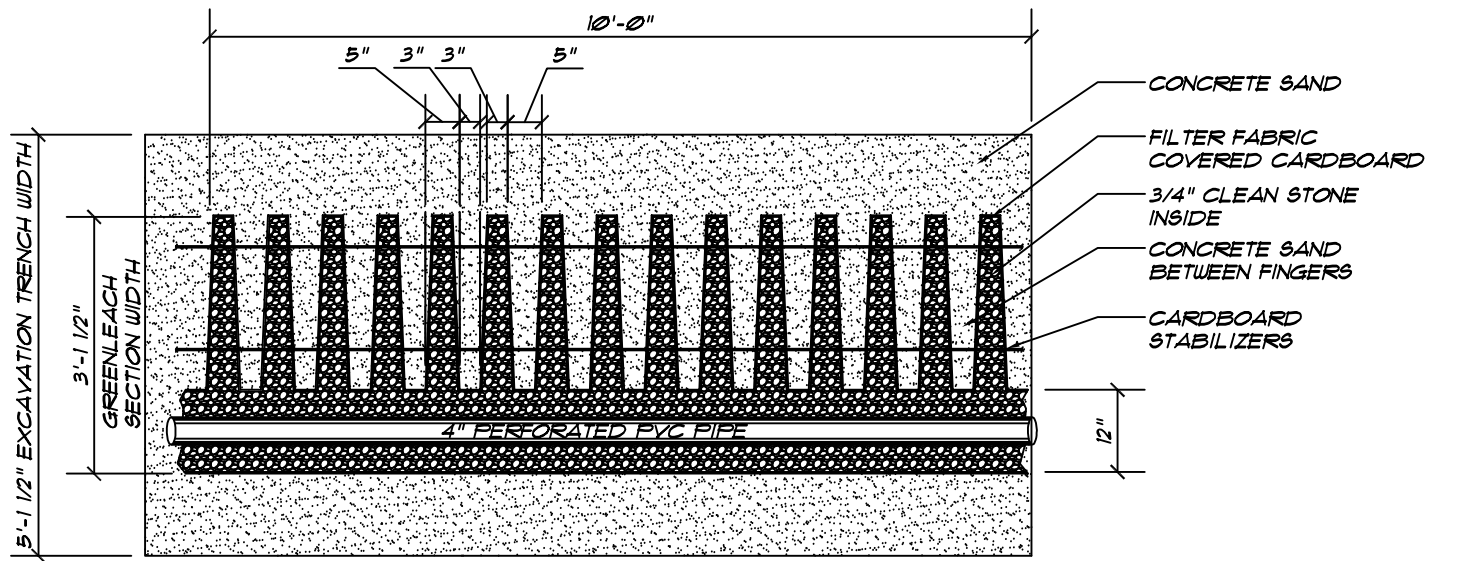

GREEN LEACH SYSTEM

GLF -37 SERIES

10' GREEN LEACH SYSTEM SECTION - TOP VIEW